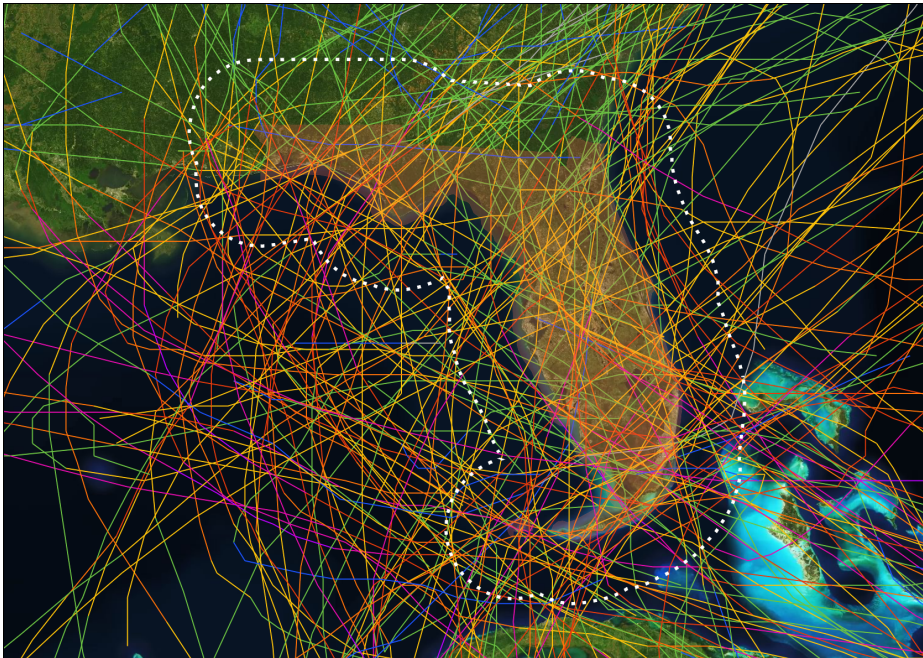

## Hurricane List

### Search Filter Criteria

Location: Florida, USA

Categories: H5, H4, H3, H2, H1  
 Months: ALL  
 Years: ALL  
 El Niño-Southern Oscillation (ENSO): ALL  
 Minimum Pressure (mb) below: 1150  
 Include Unknown Pressure Rating: TRUE  
 Buffer Distance: 60  
 Buffer Unit: Nautical Miles